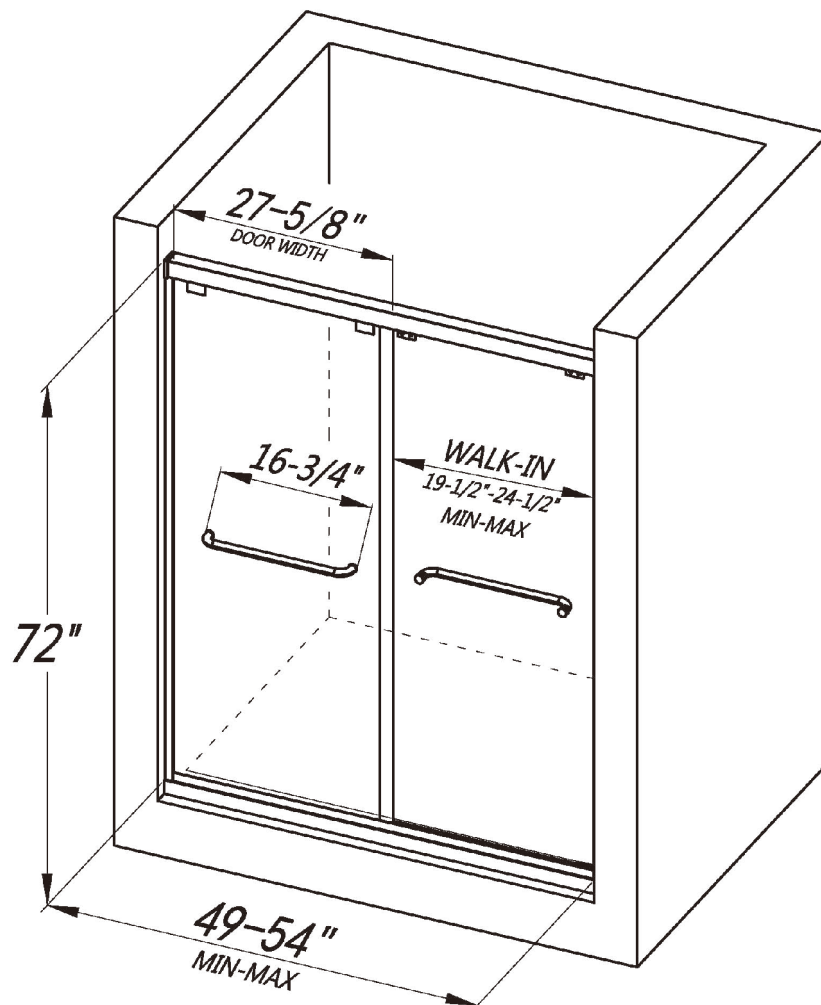

**BYPASS SLIDING SHOWER DOOR**  
**LY8201-48x72**

**FEATURES**

- Built-in roller structure secures the glass in place and prevents accidents caused by physical impact
- Shatter-proof and water-resistant film bonded onto the glass
- Bypass sliding door for both left and right side access
- 1/4" (6mm) thick certified clear tempered glass
- Premium Aluminum hardware to provide smooth and silent sliding
- Up to 5" in width adjustment to fit your opening
- Designed and manufactured to be easily installed

**BYPASS SLIDING SHOWER DOOR**  
**LY8201-54x72**

**FEATURES**

- Built-in roller structure secures the glass in place and prevents accidents caused by physical impact
- Shatter-proof and water-resistant film bonded onto the glass
- Bypass sliding door for both left and right side access
- 1/4" (6mm) thick certified clear tempered glass
- Premium Aluminum hardware to provide smooth and silent sliding
- Up to 5" in width adjustment to fit your opening
- Designed and manufactured to be easily installed

**BYPASS SLIDING SHOWER DOOR**  
**LY8201-60x72**

**FEATURES**

- Built-in roller structure secures the glass in place and prevents accidents caused by physical impact
- Shatter-proof and water-resistant film bonded onto the glass
- Bypass sliding door for both left and right side access
- 1/4" (6mm) thick certified clear tempered glass
- Premium Aluminum hardware to provide smooth and silent sliding
- Up to 5" in width adjustment to fit your opening
- Designed and manufactured to be easily installed