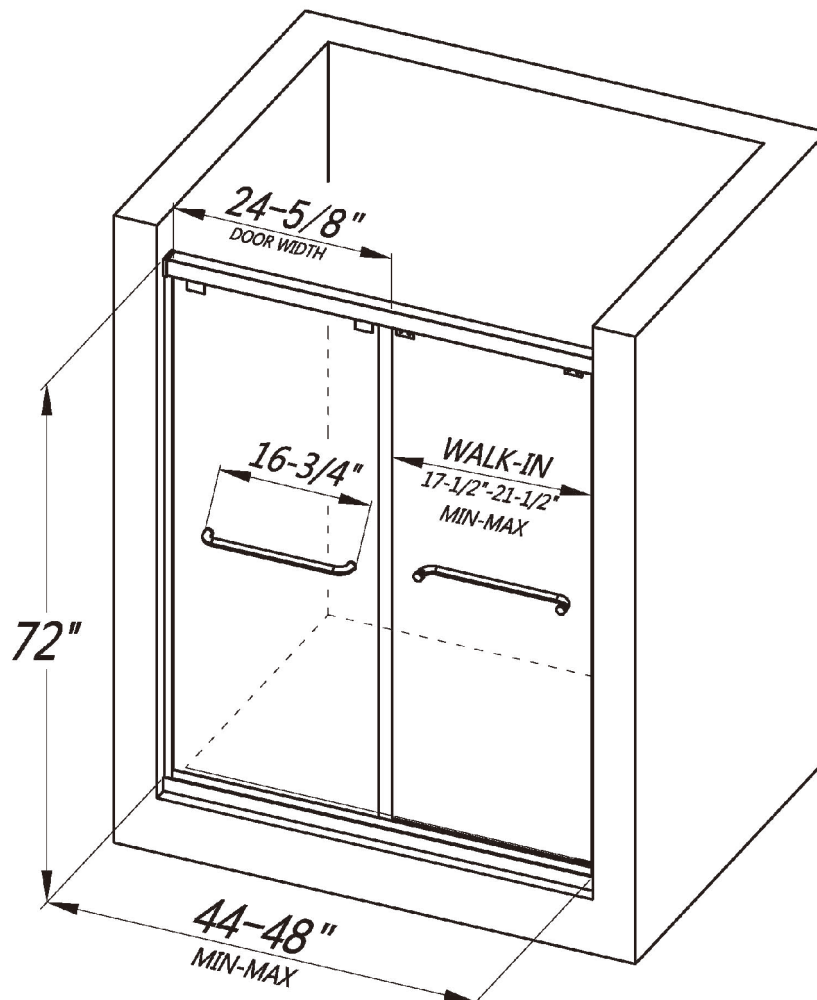

**BYPASS SLIDING SHOWER DOOR**  
**LY8201-48x72**

**FEATURES**

- Built-in roller structure secures the glass in place and prevents accidents caused by physical impact
- Shatter-proof and water-resistant film bonded onto the glass
- Bypass sliding door for both left and right side access
- 1/4" (6mm) thick certified clear tempered glass
- Premium Aluminum hardware to provide smooth and silent sliding
- Up to 5" in width adjustment to fit your opening
- Designed and manufactured to be easily installed

**BYPASS SLIDING SHOWER DOOR**  
**LY8201-54x72**

**FEATURES**

- Built-in roller structure secures the glass in place and prevents accidents caused by physical impact
- Shatter-proof and water-resistant film bonded onto the glass
- Bypass sliding door for both left and right side access
- 1/4" (6mm) thick certified clear tempered glass
- Premium Aluminum hardware to provide smooth and silent sliding
- Up to 5" in width adjustment to fit your opening
- Designed and manufactured to be easily installed

**BYPASS SLIDING SHOWER DOOR**  
**LY8201-60x72**

**FEATURES**

- Built-in roller structure secures the glass in place and prevents accidents caused by physical impact
- Shatter-proof and water-resistant film bonded onto the glass
- Bypass sliding door for both left and right side access
- 1/4" (6mm) thick certified clear tempered glass
- Premium Aluminum hardware to provide smooth and silent sliding
- Up to 5" in width adjustment to fit your opening
- Designed and manufactured to be easily installed