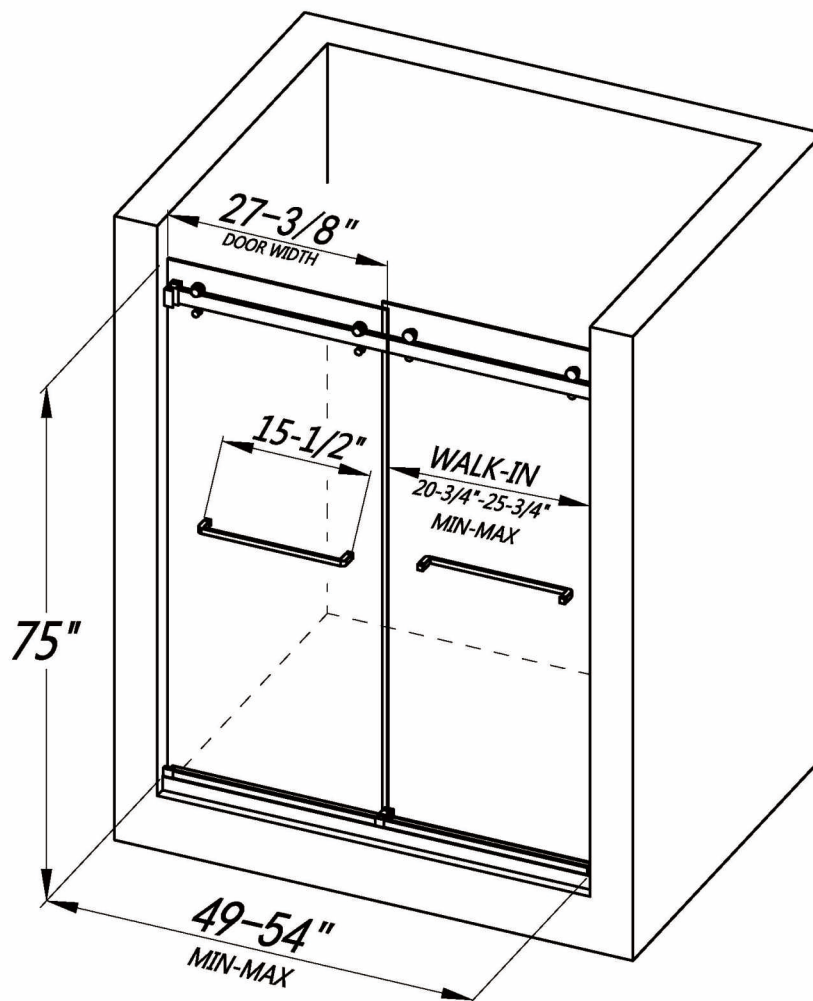

FRAMELESS BYPASS SLIDING SHOWER DOOR
LY7801-48x75

FEATURES

- Shatter-proof and water-resistant film bonded onto the glass
- Bypass sliding door for both left and right side access
- 3/8" (10mm) thick certified clear tempered glass
- Premium 304 stainless steel hardware to provide smooth and silent sliding
- Up to 5" in width adjustment to fit your opening
- Designed and manufactured to be easily installed

FRAMELESS BYPASS SLIDING SHOWER DOOR

LY7801-54x75

FEATURES

- Shatter-proof and water-resistant film bonded onto the glass
- Bypass sliding door for both left and right side access
- 3/8" (10mm) thick certified clear tempered glass
- Premium 304 stainless steel hardware to provide smooth and silent sliding
- Up to 5" in width adjustment to fit your opening
- Designed and manufactured to be easily installed

FRAMELESS BYPASS SLIDING SHOWER DOOR
LY7801-60x75

FEATURES

- Shatter-proof and water-resistant film bonded onto the glass
- Bypass sliding door for both left and right side access
- 3/8" (10mm) thick certified clear tempered glass
- Premium 304 stainless steel hardware to provide smooth and silent sliding
- Up to 5" in width adjustment to fit your opening
- Designed and manufactured to be easily installed

FRAMELESS BYPASS SLIDING SHOWER DOOR
LY7801-66x75

FEATURES

- Shatter-proof and water-resistant film bonded onto the glass
- Bypass sliding door for both left and right side access
- 3/8" (10mm) thick certified clear tempered glass
- Premium 304 stainless steel hardware to provide smooth and silent sliding
- Up to 5" in width adjustment to fit your opening
- Designed and manufactured to be easily installed