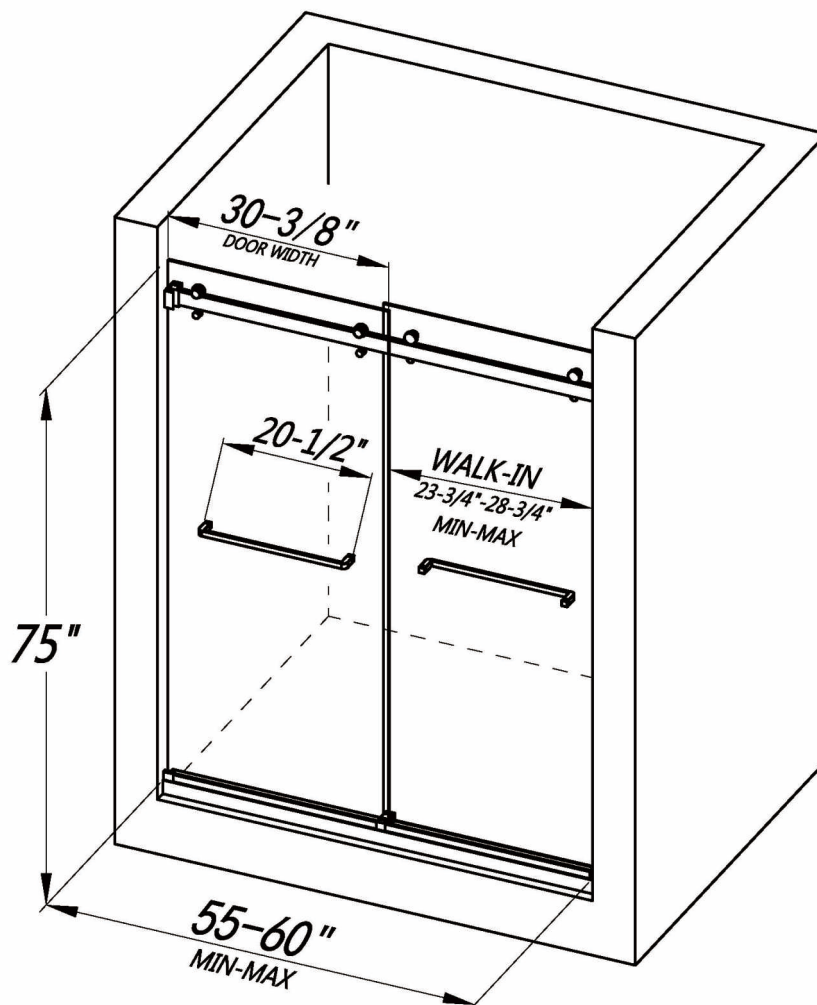

FRAMELESS BYPASS SLIDING SHOWER DOOR
LY7801-48x75

FEATURES

- Shatter-proof and water-resistant film bonded onto the glass
- Bypass sliding door for both left and right side access
- 3/8" (10mm) thick certified clear tempered glass
- Premium 304 stainless steel hardware to provide smooth and silent sliding
- Up to 5" in width adjustment to fit your opening
- Designed and manufactured to be easily installed

FRAMELESS BYPASS SLIDING SHOWER DOOR

LY7801-54x75

FEATURES

- Shatter-proof and water-resistant film bonded onto the glass
- Bypass sliding door for both left and right side access
- 3/8" (10mm) thick certified clear tempered glass
- Premium 304 stainless steel hardware to provide smooth and silent sliding
- Up to 5" in width adjustment to fit your opening
- Designed and manufactured to be easily installed

FRAMELESS BYPASS SLIDING SHOWER DOOR
LY7801-60x75

FEATURES

- Shatter-proof and water-resistant film bonded onto the glass
- Bypass sliding door for both left and right side access
- 3/8" (10mm) thick certified clear tempered glass
- Premium 304 stainless steel hardware to provide smooth and silent sliding
- Up to 5" in width adjustment to fit your opening
- Designed and manufactured to be easily installed

FRAMELESS BYPASS SLIDING SHOWER DOOR
LY7801-66x75

FEATURES

- Shatter-proof and water-resistant film bonded onto the glass
- Bypass sliding door for both left and right side access
- 3/8" (10mm) thick certified clear tempered glass
- Premium 304 stainless steel hardware to provide smooth and silent sliding
- Up to 5" in width adjustment to fit your opening
- Designed and manufactured to be easily installed