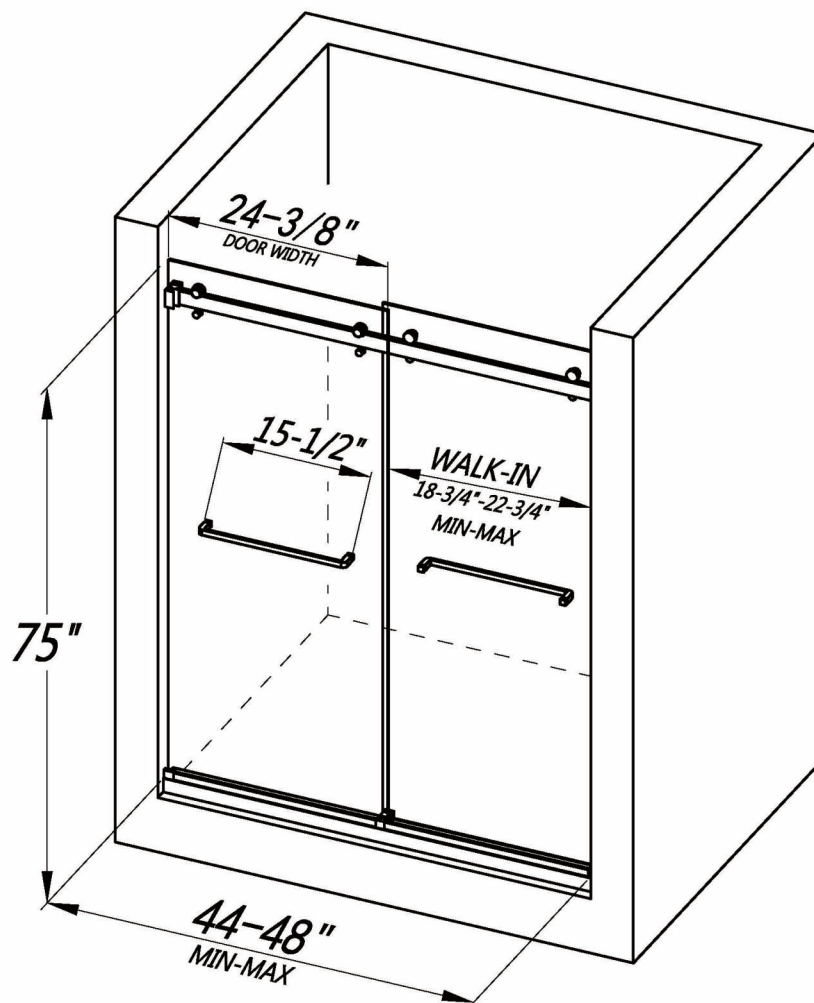

FRAMELESS BYPASS SLIDING SHOWER DOOR
LY7801-48x75

FEATURES

- Shatter-proof and water-resistant film bonded onto the glass
- Bypass sliding door for both left and right side access
- 3/8" (10mm) thick certified clear tempered glass
- Premium 304 stainless steel hardware to provide smooth and silent sliding
- Up to 5" in width adjustment to fit your opening
- Designed and manufactured to be easily installed

FRAMELESS BYPASS SLIDING SHOWER DOOR

LY7801-54x75

FEATURES

- Shatter-proof and water-resistant film bonded onto the glass
- Bypass sliding door for both left and right side access
- 3/8" (10mm) thick certified clear tempered glass
- Premium 304 stainless steel hardware to provide smooth and silent sliding
- Up to 5" in width adjustment to fit your opening
- Designed and manufactured to be easily installed

FRAMELESS BYPASS SLIDING SHOWER DOOR
LY7801-60x75

FEATURES

- Shatter-proof and water-resistant film bonded onto the glass
- Bypass sliding door for both left and right side access
- 3/8" (10mm) thick certified clear tempered glass
- Premium 304 stainless steel hardware to provide smooth and silent sliding
- Up to 5" in width adjustment to fit your opening
- Designed and manufactured to be easily installed

FRAMELESS BYPASS SLIDING SHOWER DOOR
LY7801-66x75

FEATURES

- Shatter-proof and water-resistant film bonded onto the glass
- Bypass sliding door for both left and right side access
- 3/8" (10mm) thick certified clear tempered glass
- Premium 304 stainless steel hardware to provide smooth and silent sliding
- Up to 5" in width adjustment to fit your opening
- Designed and manufactured to be easily installed