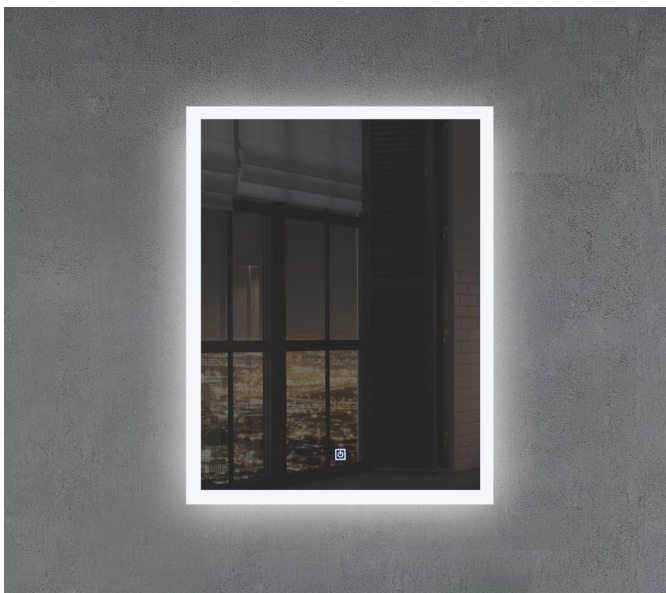

18 INCHES LED MIRROR - LM18A

FEATURES:

- Size: 17.5" W x 31.5" H x 1.5" D
- Aluminum frame
- Touch sensor
- Defogger is optional
- Color temperature 10000K-12000K
- Brightness memory
- UL certified
- Input Voltage: 110V/60Hz

PRODUCT DISPLAY