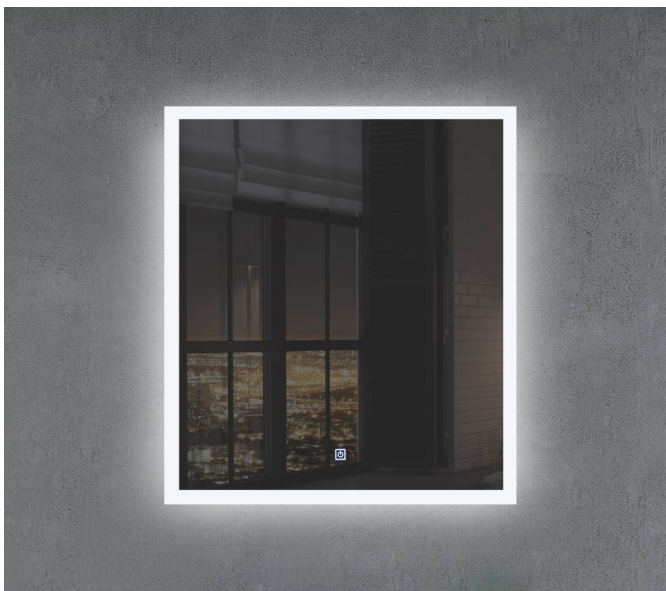

24 INCHES LED MIRROR - LM24A

FEATURES:

- Size: 23.5" W x 31.5" H x 1.5" D
- Aluminum frame
- Touch sensor
- Defogger is optional
- Color temperature 10000K-12000K
- Brightness memory
- UL certified
- Input Voltage: 110V/60Hz
- Rated Power: 30W

PRODUCT DISPLAY